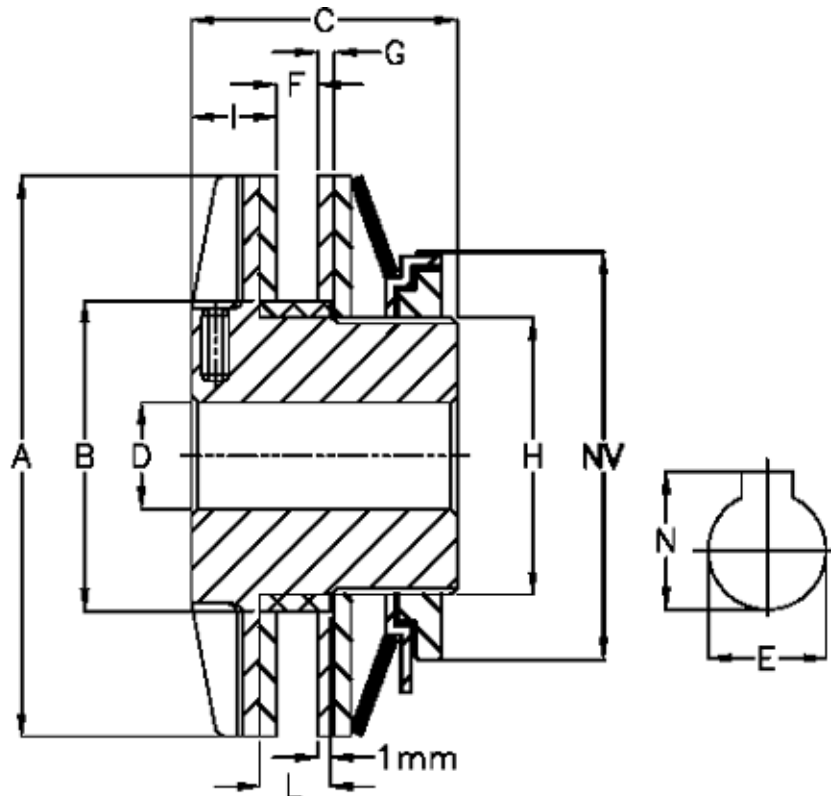

Article number: 4600556

Description: Securex torque limiter T 55/45

## Measures

A = 45	L	= 9
B = 35	Largest possible bore with slot according to DIN 6885/1, E max = 20	
C = 33	Largest possible bore with slot according to DIN 6885/1, N	= 22.8
D = 7	Largest possible bore with slot according to DIN 6885/3, E max = 22	
F = 8	Largest possible bore with slot according to DIN 6885/3, N	= 23.8
G = 3	Max torque Nm	= 55
H = 32	Number of springs	= 2
I = 8.5	NV	= 41